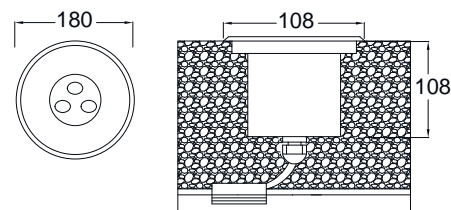

* LEDRGB ราคายังไม่รวม Control System

LUMITRON REF.	Lamp Type
ITUL-37-3x1W-220VAC	LED 3x1W, 220VAC
ITUL-37-3x1W-24VDC	LED 3x1W, 24VDC
ITUL-37-3x3W-220VAC	LED 3x3W, 220VAC
ITUL-37-3x3W-24VDC	LED 3x3W, 24VDC
ITUL-37-RGB3x3W	LED RGB 3x3W (RGB 3in1)